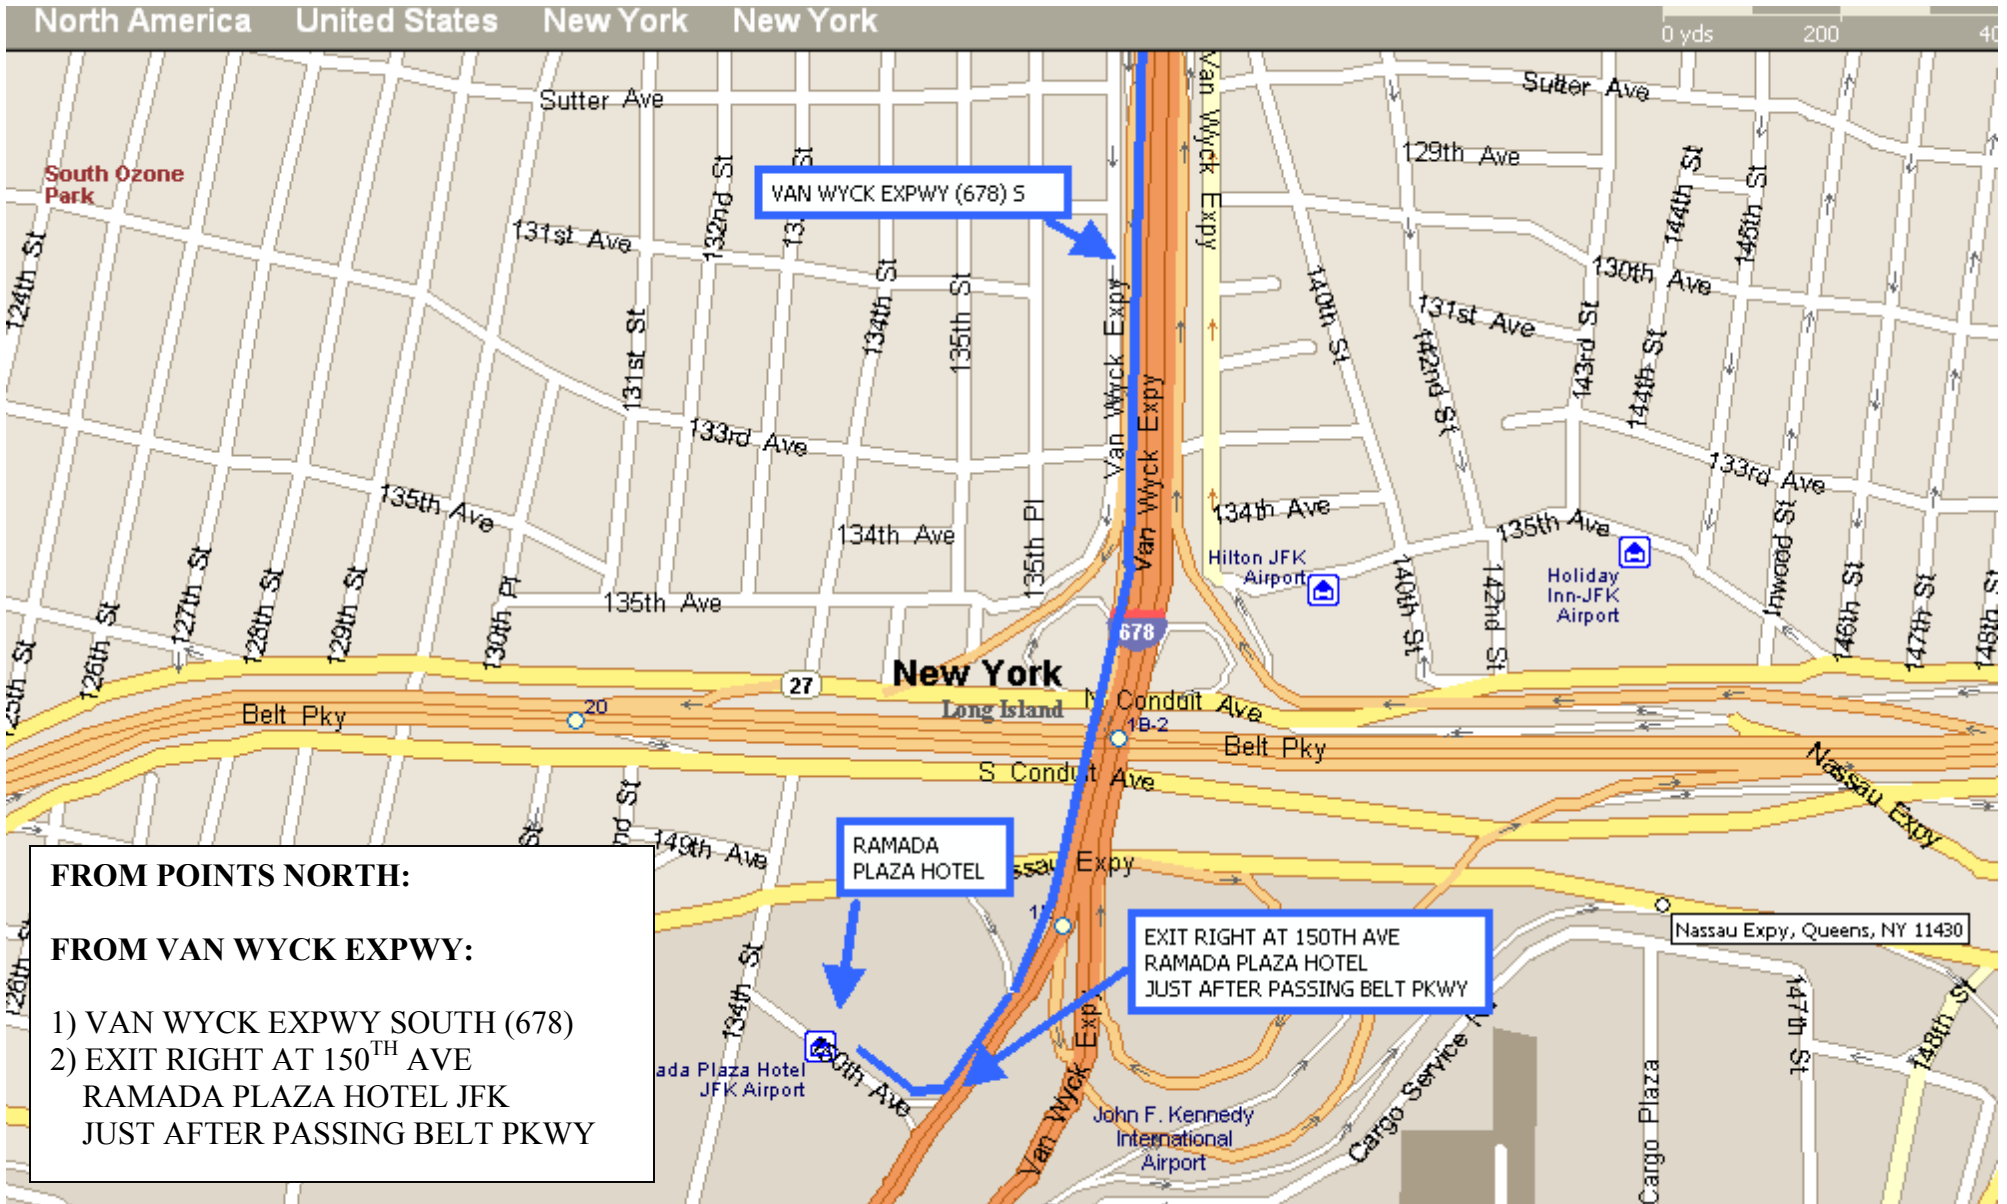

**TO RAMADA PLAZA HOTEL JFK
FROM POINTS NORTH
FROM VAN WYCK EXPWY**

**RAMADA PLAZA HOTEL JFK
150TH AVE
QUEENS, NY 11430
(718) 995-9000**

FROM POINTS NORTH:
FROM VAN WYCK EXPWY:

- 1) VAN WYCK EXPWY SOUTH (678)
- 2) EXIT RIGHT AT 150TH AVE
RAMADA PLAZA HOTEL JFK
JUST AFTER PASSING BELT PKWY

TO RAMADA PLAZA HOTEL JFK

FROM POINTS NORTH:

FROM VAN WYCK EXPWY:

- 1) VAN WYCK EXPWY SOUTH (678)
- 2) EXIT RIGHT AT 150TH AVE RAMADA PLAZA HOTEL JFK
JUST AFTER PASSING BELT PKWY

TO RAMADA PLAZA HOTEL JFK

EXIT TO POINTS NORTH:

EXIT TO VAN WYCK EXPWY:

- 1) MAKE LEFT TURN ONTO 150TH STREET
- 2) MAKE NEXT RIGHT TURN ONTO SERVICE ROAD
- 3) THEN USE FEDERAL CIRCLE TO VAN WYCK EXPWY (678) NORTH