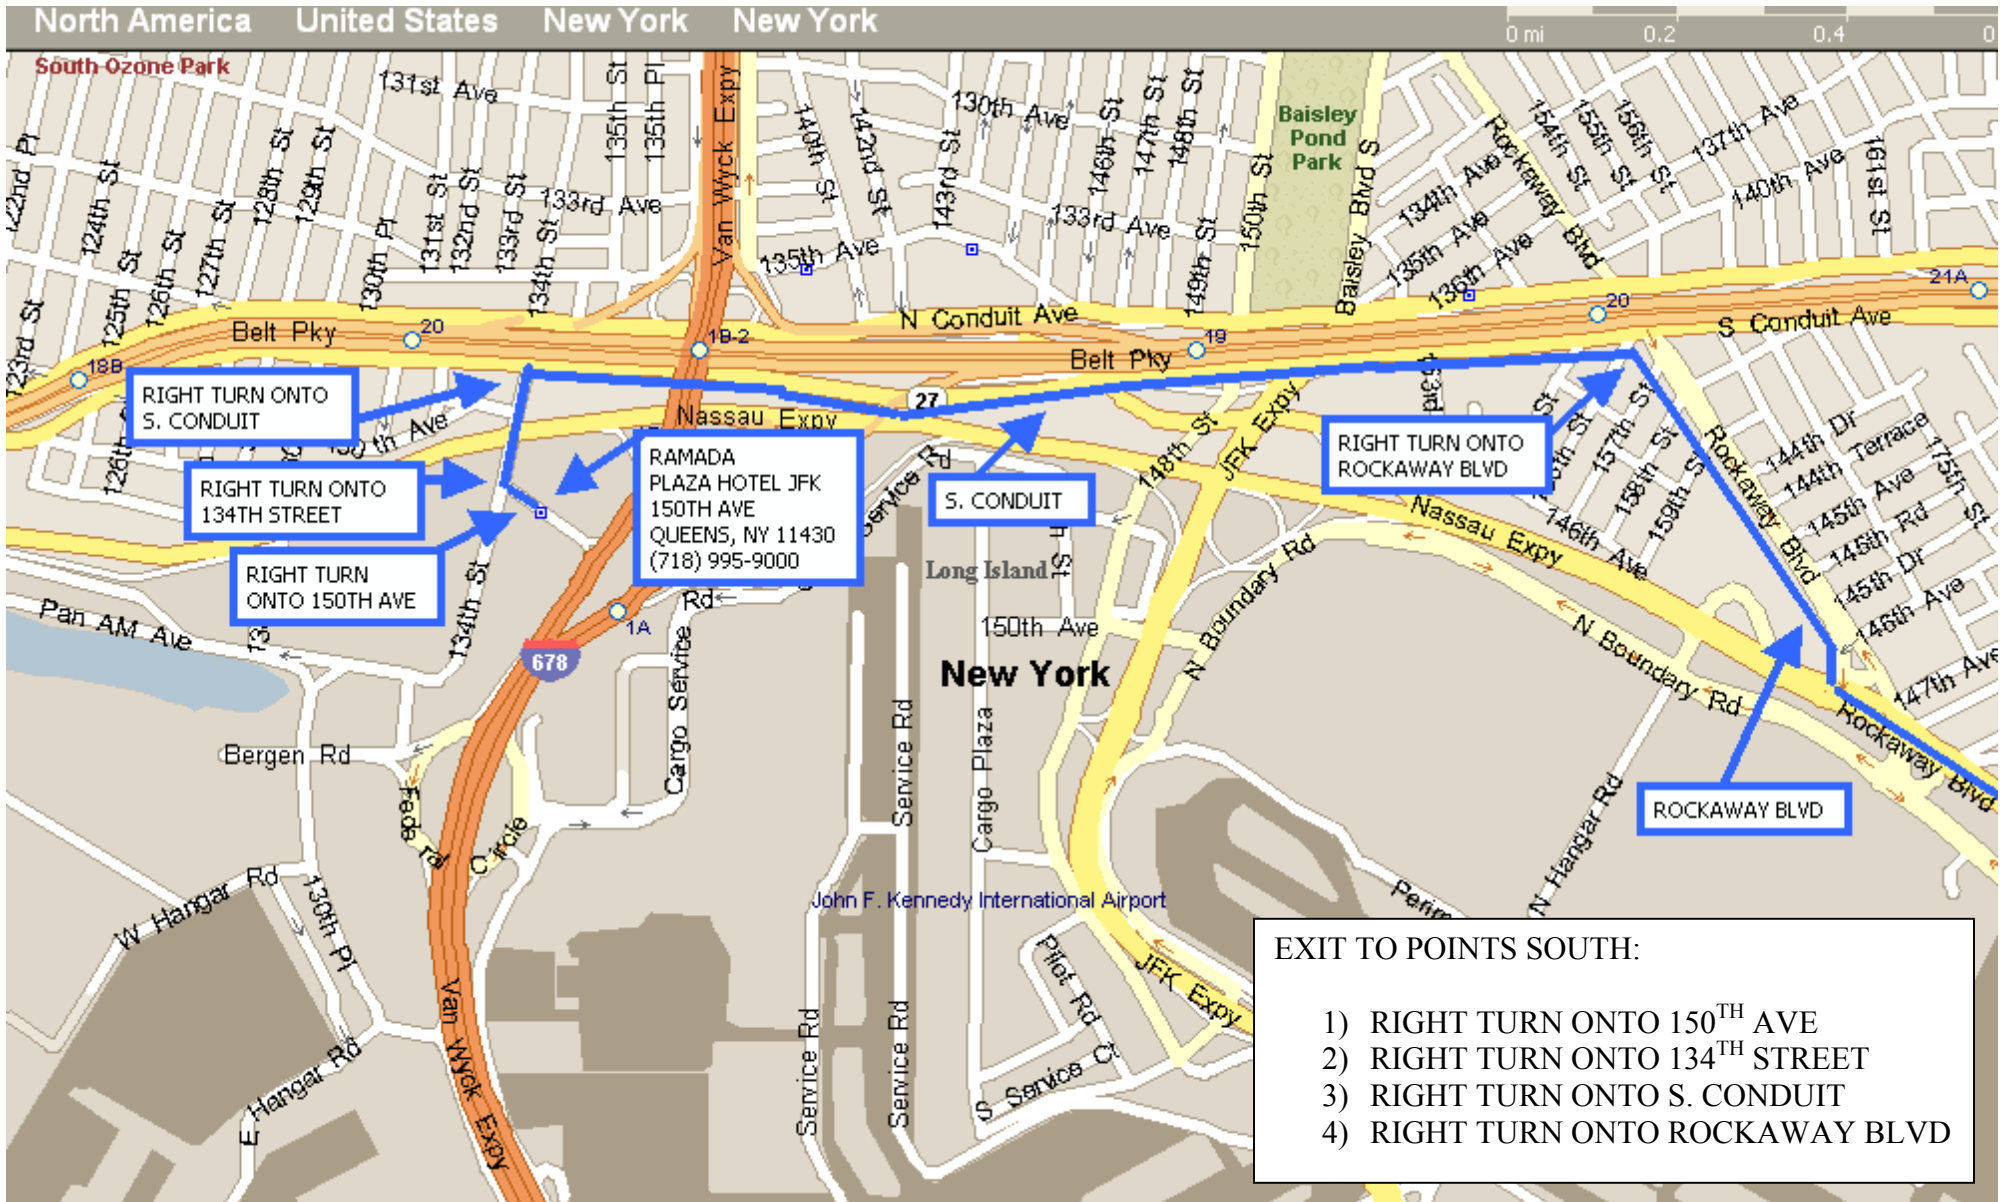

**RAMADA PLAZA HOTEL JFK
FROM POINTS SOUTH**

RAMADA PLAZA HOTEL JFK
150TH AVE
QUEENS, NY 11430
(718) 995-9000

TO RAMADA PLAZA HOTEL JFK

FROM POINTS SOUTH:

- 1) ROCKAWAY BLVD (N) TO N. CONDUIT
 - 2) LEFT TURN ONTO N. CONDUIT
 - 3) LEFT TURN ONTO 130TH STREET
 - 4) NEXT LEFT TURN ONTO S. CONDUIT
 - 5) RIGHT TURN ONTO 134TH STREET
 - 6) LEFT TURN ONTO 150TH AVE
- LEFT TURN INTO RAMADA PLAZA HOTEL PARKING LOT

**RAMADA PLAZA HOTEL JFK
TO POINTS SOUTH**

RAMADA PLAZA HOTEL JFK
150TH AVE
QUEENS, NY 11430
(718) 995-9000

EXIT RAMADA PLAZA:

EXIT TO POINTS SOUTH:

- 1) RIGHT TURN ONTO 150TH AVE
- 2) RIGHT TURN ONTO 134TH STREET
- 3) RIGHT TURN ONTO S. CONDUIT
- 4) RIGHT TURN ONTO ROCKAWAY BLVD