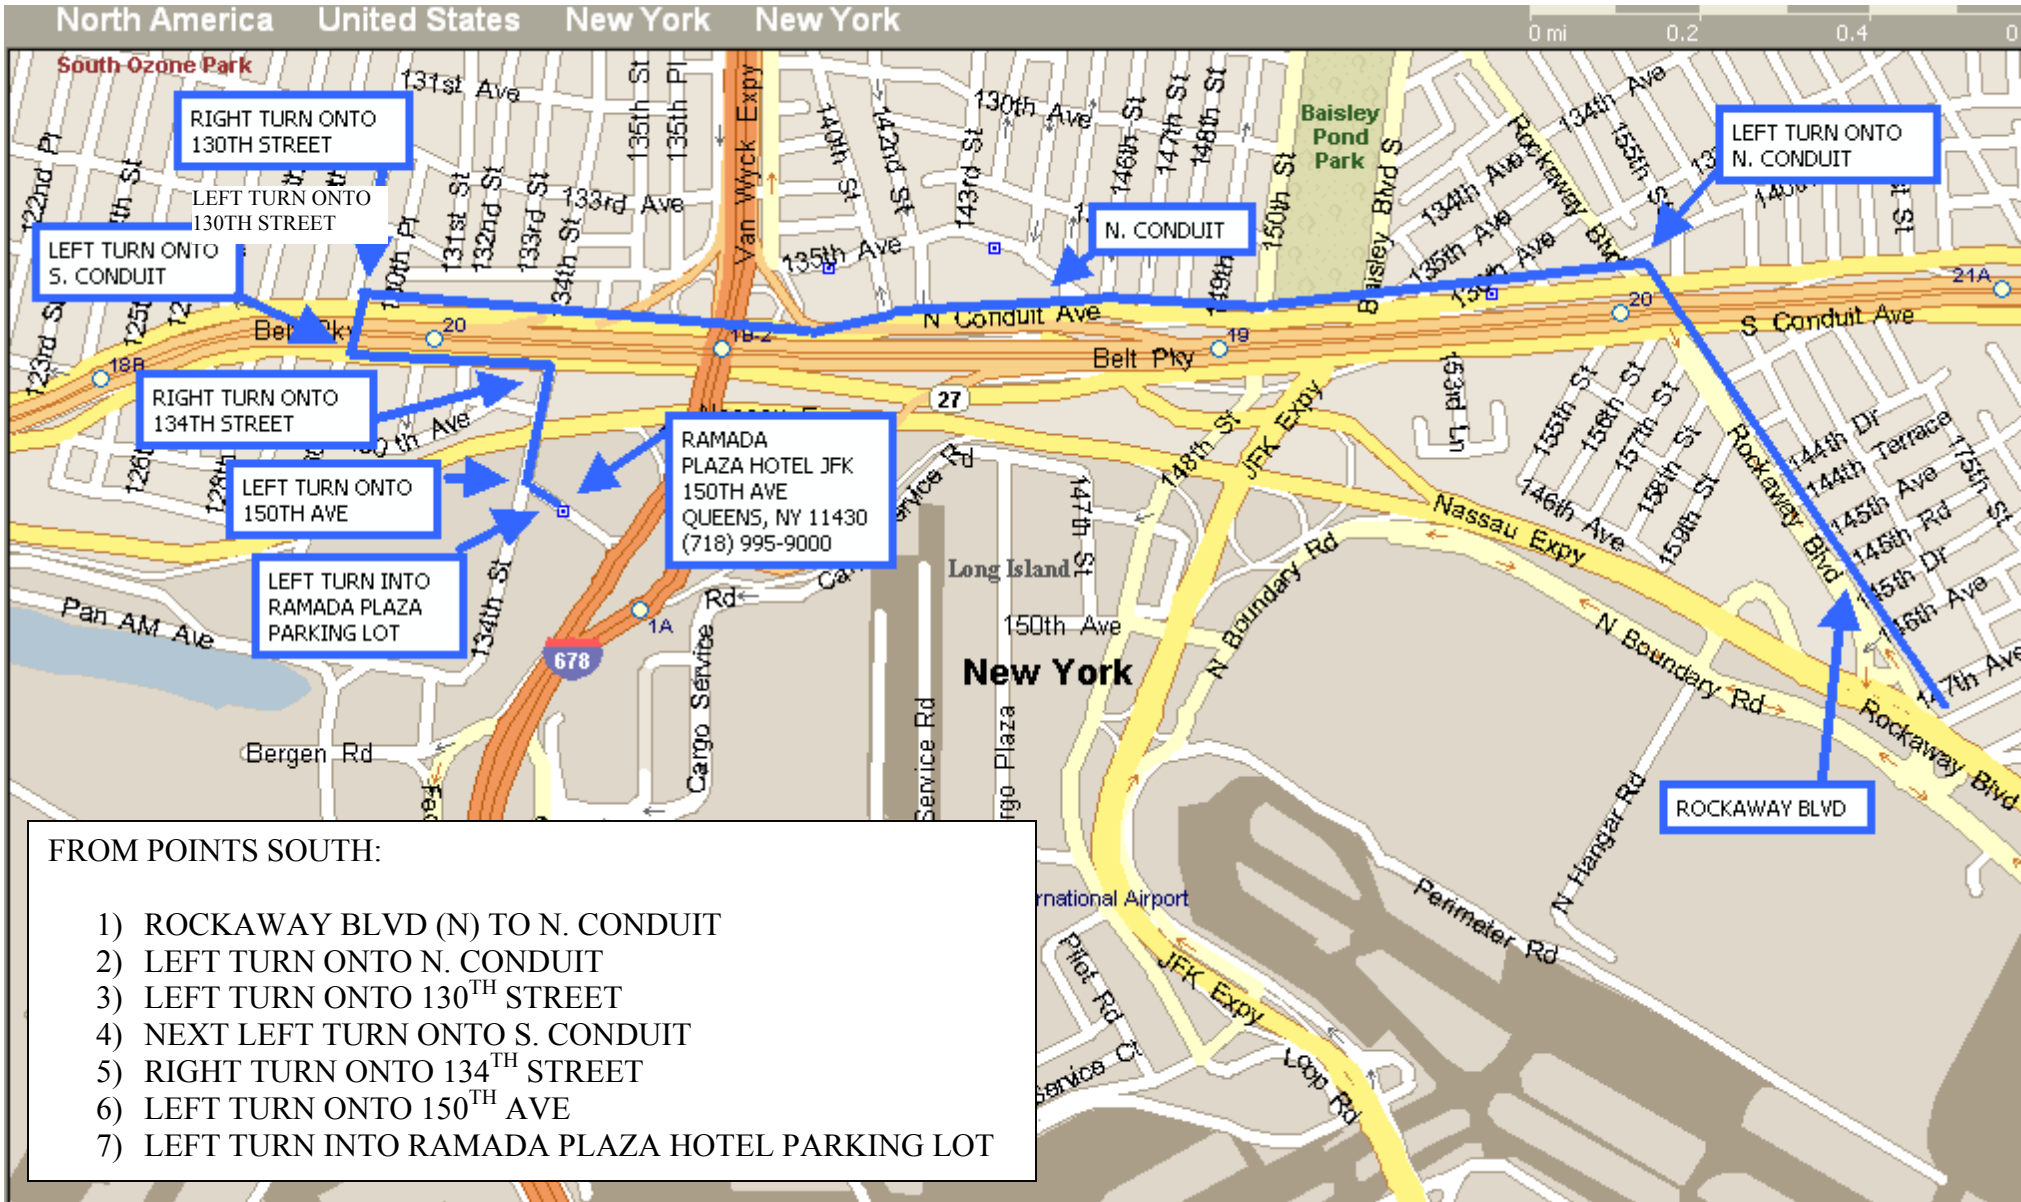

**RAMADA PLAZA HOTEL JFK
FROM POINTS SOUTH**

RAMADA PLAZA HOTEL JFK
150TH AVE
QUEENS, NY 11430
(718) 995-9000

TO RAMADA PLAZA HOTEL JFK

FROM POINTS SOUTH:

- 1) ROCKAWAY BLVD (N) TO N. CONDUIT
 - 2) LEFT TURN ONTO N. CONDUIT
 - 3) LEFT TURN ONTO 130TH STREET
 - 4) NEXT LEFT TURN ONTO S. CONDUIT
 - 5) RIGHT TURN ONTO 134TH STREET
 - 6) LEFT TURN ONTO 150TH AVE
- LEFT TURN INTO RAMADA PLAZA HOTEL PARKING LOT

**RAMADA PLAZA HOTEL JFK
TO POINTS SOUTH**

RAMADA PLAZA HOTEL JFK
150TH AVE
QUEENS, NY 11430
(718) 995-9000

EXIT RAMADA PLAZA:

EXIT TO POINTS SOUTH:

- 1) RIGHT TURN ONTO 150TH AVE
- 2) RIGHT TURN ONTO 134TH STREET
- 3) RIGHT TURN ONTO S. CONDUIT
- 4) RIGHT TURN ONTO ROCKAWAY BLVD