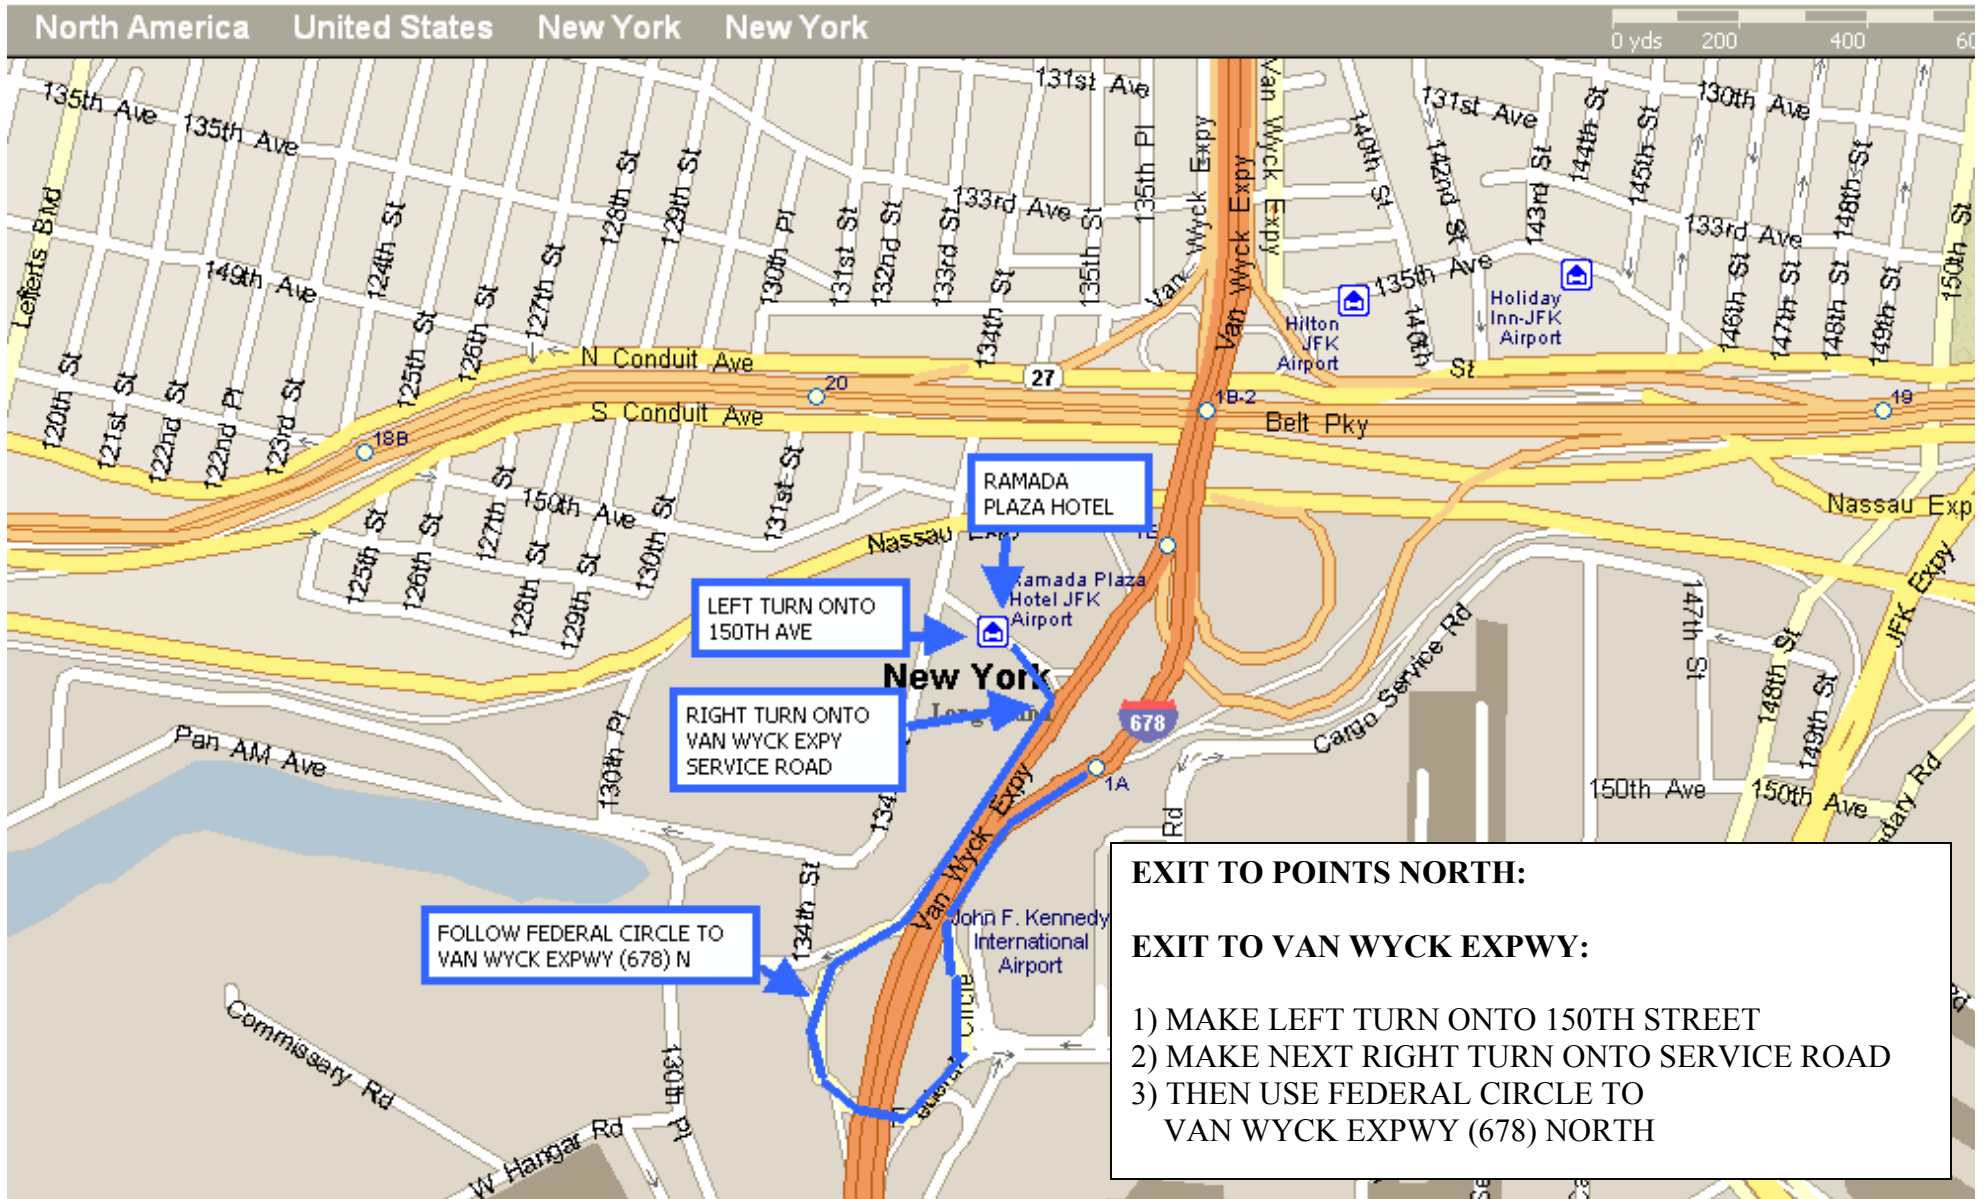

TO RAMADA PLAZA HOTEL JFK

FROM POINTS WEST:

BELT PKWY EAST TO

- 1) EXIT 19 [NASSAU EXPWY / S. CONDUIT EXIT]
STAY ON S. CONDUIT UNTIL 134TH STREET

NEXT:

[LOOK FOR HILTON GARDEN INN HOTEL
ON THE RIGHT HAND SIDE OF THE ROAD]

- 2) TURN RIGHT ONTO 134TH STREET
AT HILTON GARDEN INN HOTEL
- 3) MAKE NEXT LEFT TURN ONTO 150TH AVE
- 4) MAKE NEXT LEFT TURN INTO
RAMADA PLAZA HOTEL PARKING LOT

**RAMADA PLAZA HOTEL JFK DIRECTIONS
EXIT TO POINTS WEST:**

**RAMADA PLAZA HOTEL JFK
150TH AVE
QUEENS, NY 11430
(718) 995-9000**

EXIT RAMADA PLAZA:

EXIT TO POINTS WEST:

- 1) MAKE RIGHT TURN ONTO 150TH STREET
- 2) MAKE NEXT RIGHT TURN ONTO 134TH STREET
- 3) MAKE RIGHT TURN ONTO S. CONDUIT AVE
- 4) EXIT S. CONDUIT AT 150TH STREET EXIT
- 5) MAKE LEFT TURN ONTO 150TH STREET
- 6) MAKE NEXT LEFT TURN ONTO N. CONDUIT
- 7) STAY ON N. CONDUIT UNTIL
NEXT ENTRANCE FOR BELT PKWY WEST

**TO RAMADA PLAZA HOTEL JFK
EXIT TO POINTS NORTH
EXIT TO VAN WYCK EXPWY**

RAMADA PLAZA HOTEL JFK
150TH AVE
QUEENS, NY 11430
(718) 995-9000

EXIT RAMADA PLAZA:

EXIT TO POINTS NORTH

EXIT TO VAN WYCK EXPWY:

- 1) MAKE LEFT TURN ONTO 150TH STREET
- 2) MAKE NEXT RIGHT TURN ONTO SERVICE ROAD
- 3) THEN USE FEDERAL CIRCLE TO VAN WYCK EXPWY (678) NORTH